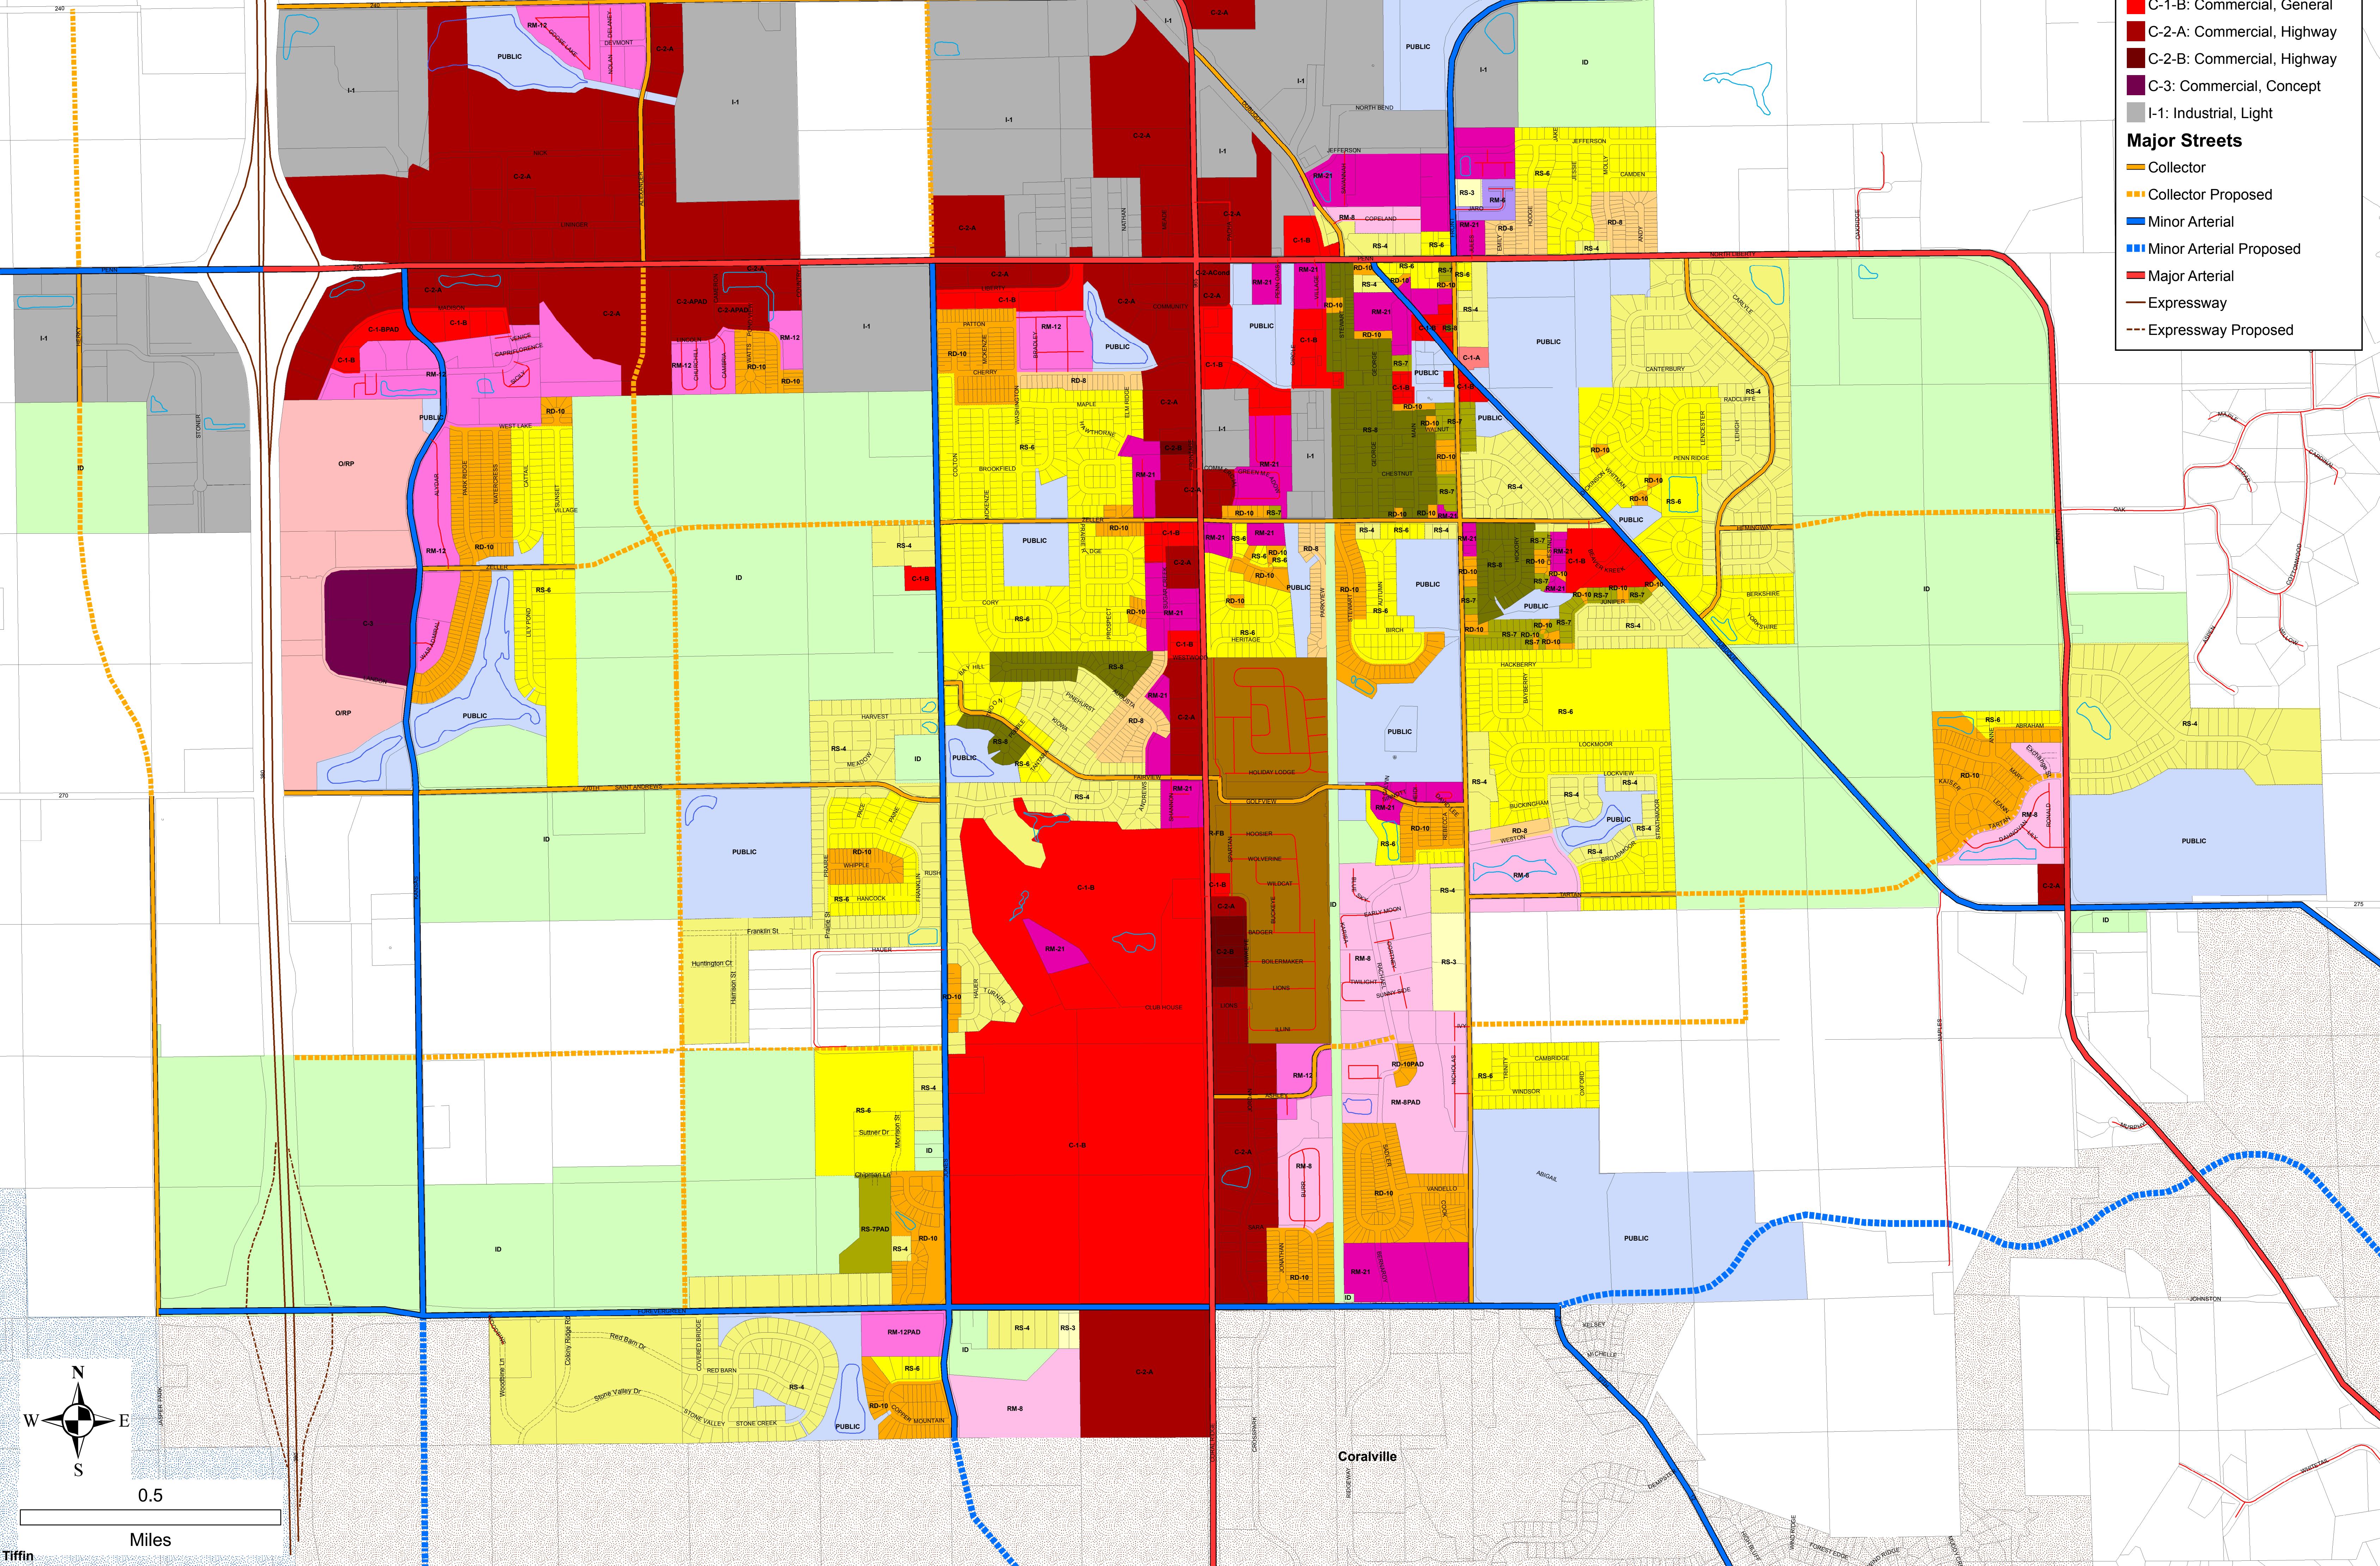

# Zoning District Map North Liberty, Iowa 6/29/2018

- ### Zoning Districts
- Public Use
  - ID: Interim Development
  - RS-3: Residential Single-Unit
  - RS-4: Residential Single-Unit
  - RS-6: Residential Single-Unit
  - RS-7: Residential Single-Unit
  - RS-8: Residential Single-Unit
  - RD-8: Residential Two-Unit
  - RD-10: Residential Two-Unit
  - R-FB: Residential Factory-Built
  - RM-6: Residential Multi-Unit
  - RM-8: Residential Multi-Unit
  - RM-12: Residential Multi-Unit
  - RM-21: Residential Multi-Unit
  - C-RV: Commercial Rec Vehicle
  - O/RP: Office/Research Park
  - C-1-A: Commercial, General
  - C-1-B: Commercial, General
  - C-2-A: Commercial, Highway
  - C-2-B: Commercial, Highway
  - C-3: Commercial, Concept
  - I-1: Industrial, Light
- ### Major Streets
- Collector
  - Collector Proposed
  - Minor Arterial
  - Minor Arterial Proposed
  - Major Arterial
  - Expressway
  - Expressway Proposed

Coralville