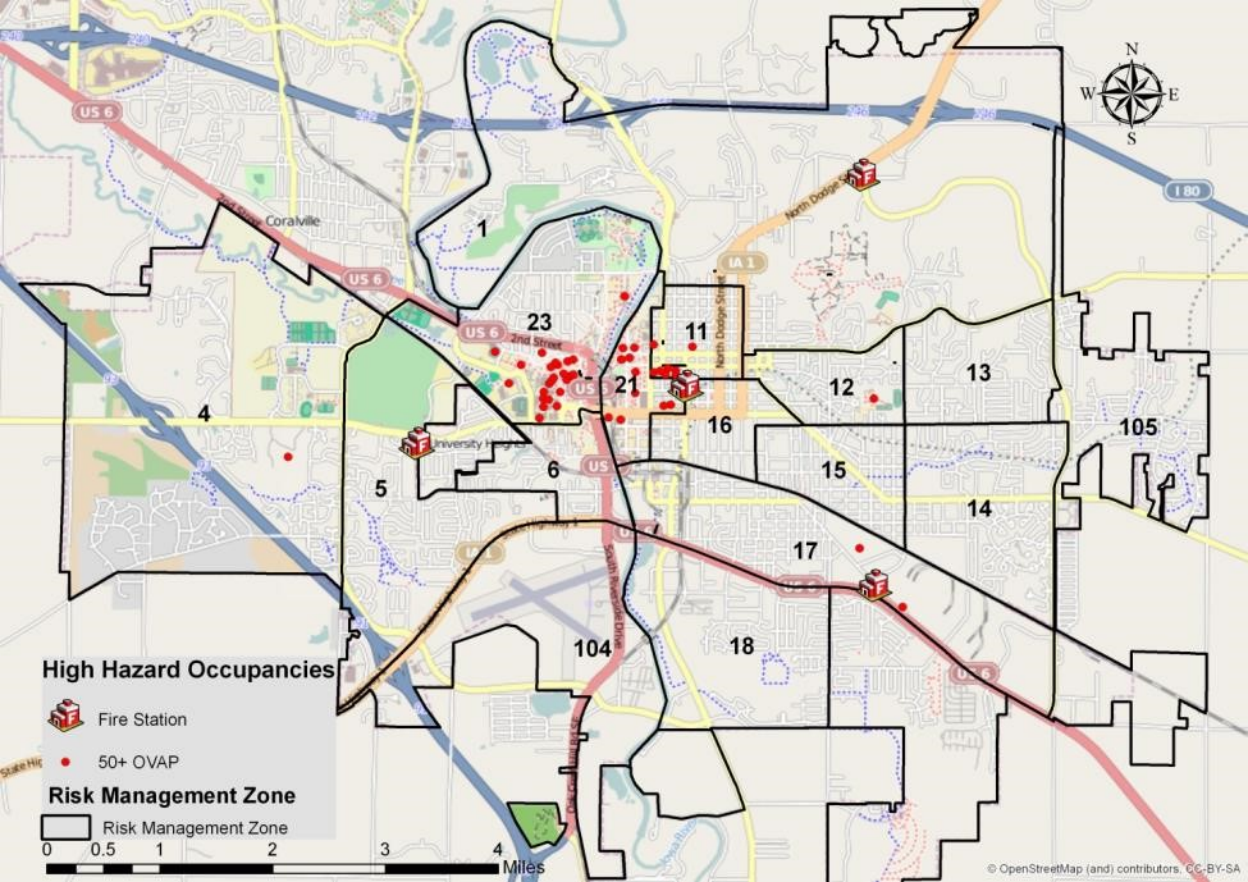

# Coralville MABAS Boxes

MABAS Box 2

MABAS Box 1

Satellite

Google

### High Hazard Occupancies

-  Fire Station
-  50+ OVAP

### Risk Management Zone

-  Risk Management Zone